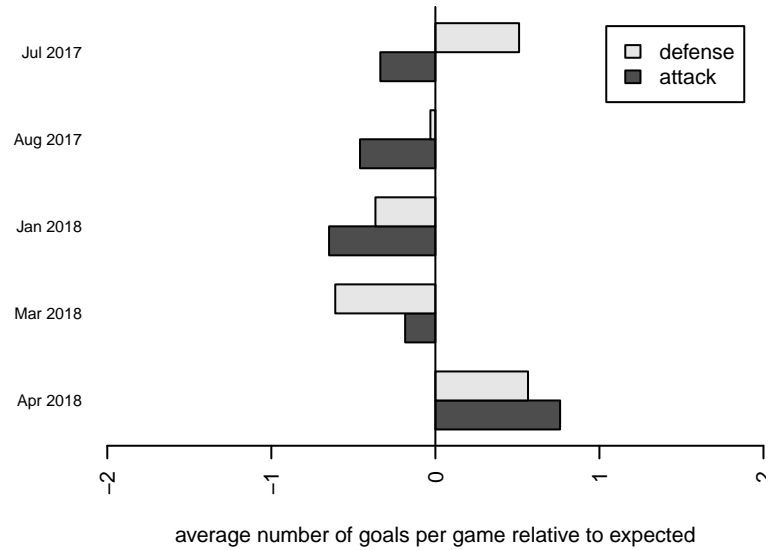

Performance relative to 13 month average