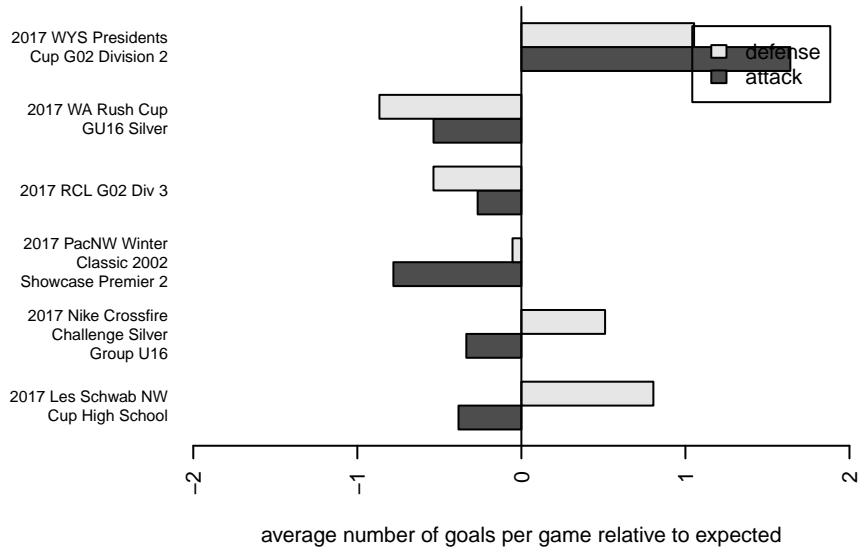

Performance relative to 13 month average