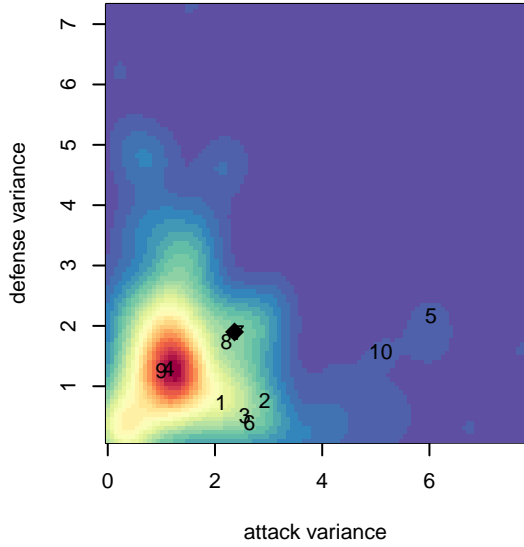

# Spokane Sounders B G02

Spokane SC Shadow  
 Spokane, WA  
 G02 total strength=1390  
 attack=10.54 defense=5.67  
 fall league = RCL G02 Div 3

alt names used:  
 Spokane Sounders G02B  
 SPOKANE SOUNDERS G2002B  
 SPOKANE SOUNDERS G2002B (WA)  
 Spokane Sounders G02-B  
 Spokane Sounders G02B

**Spokane Sounders B G02**  
 Dots are actual minus expected GF (blue circles) and GA (red triangles).  
 Blue line is smoothed change in attack strength. Red is smoothed change in defense strength.

**attack and defense variance (black dot)  
relative to other teams  
and top 10 in region**