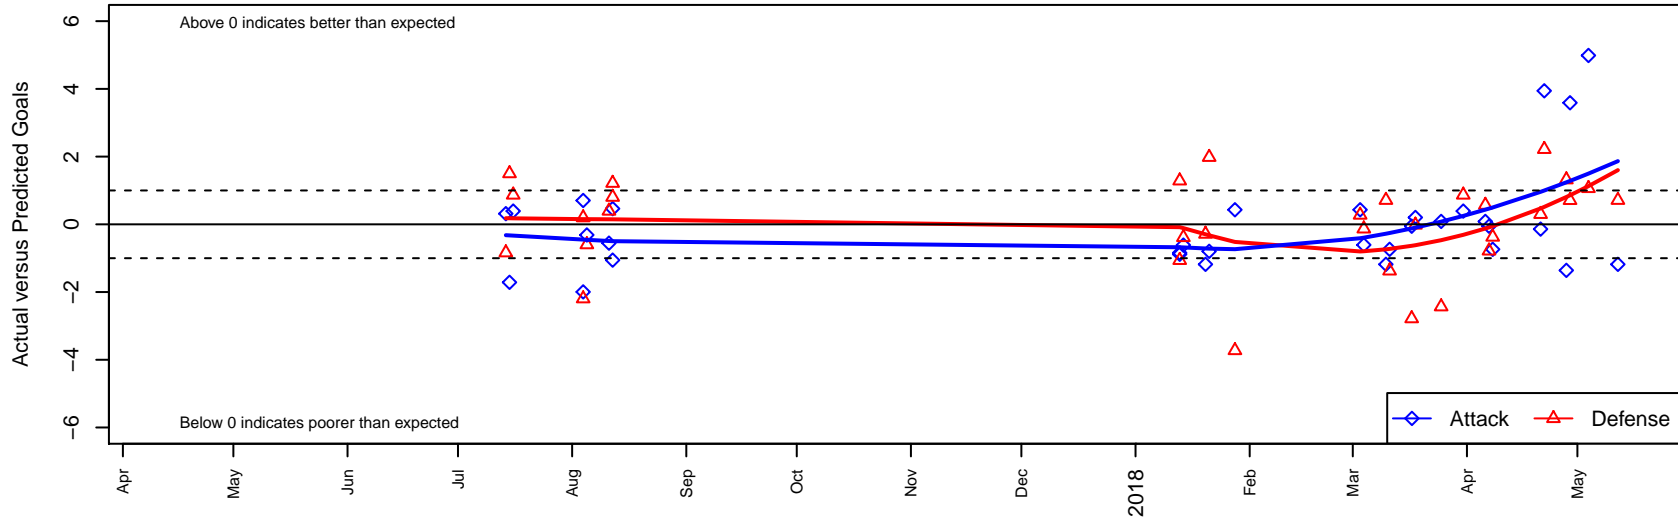

# Spokane Sounders B G02

Spokane SC Shadow  
 Spokane, WA  
 G02 total strength=1390  
 attack=10.54 defense=5.67  
 fall league = RCL G02 Div 3

alt names used:  
 Spokane Sounders G02B  
 SPOKANE SOUNDERS G2002B  
 SPOKANE SOUNDERS G2002B (WA)  
 Spokane Sounders G02-B  
 Spokane Sounders G02B

**Spokane Sounders B G02**  
 Dots are actual minus expected GF (blue circles) and GA (red triangles).  
 Blue line is smoothed change in attack strength. Red is smoothed change in defense strength.

**attack and defense variance (black dot)  
relative to other teams  
and top 10 in region**