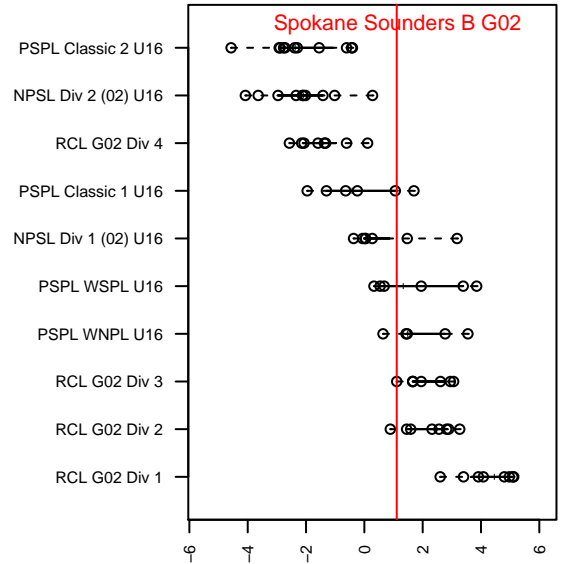

**attack and defense rating
relative to others at age
and all opponents in last 13 months**