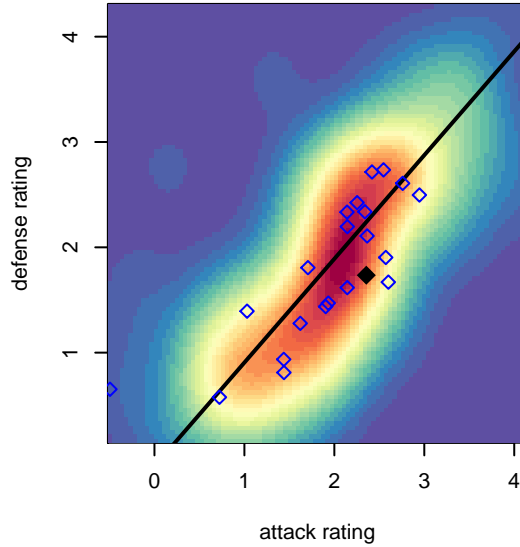

**attack and defense rating
relative to others at age
and all opponents in last 13 months**